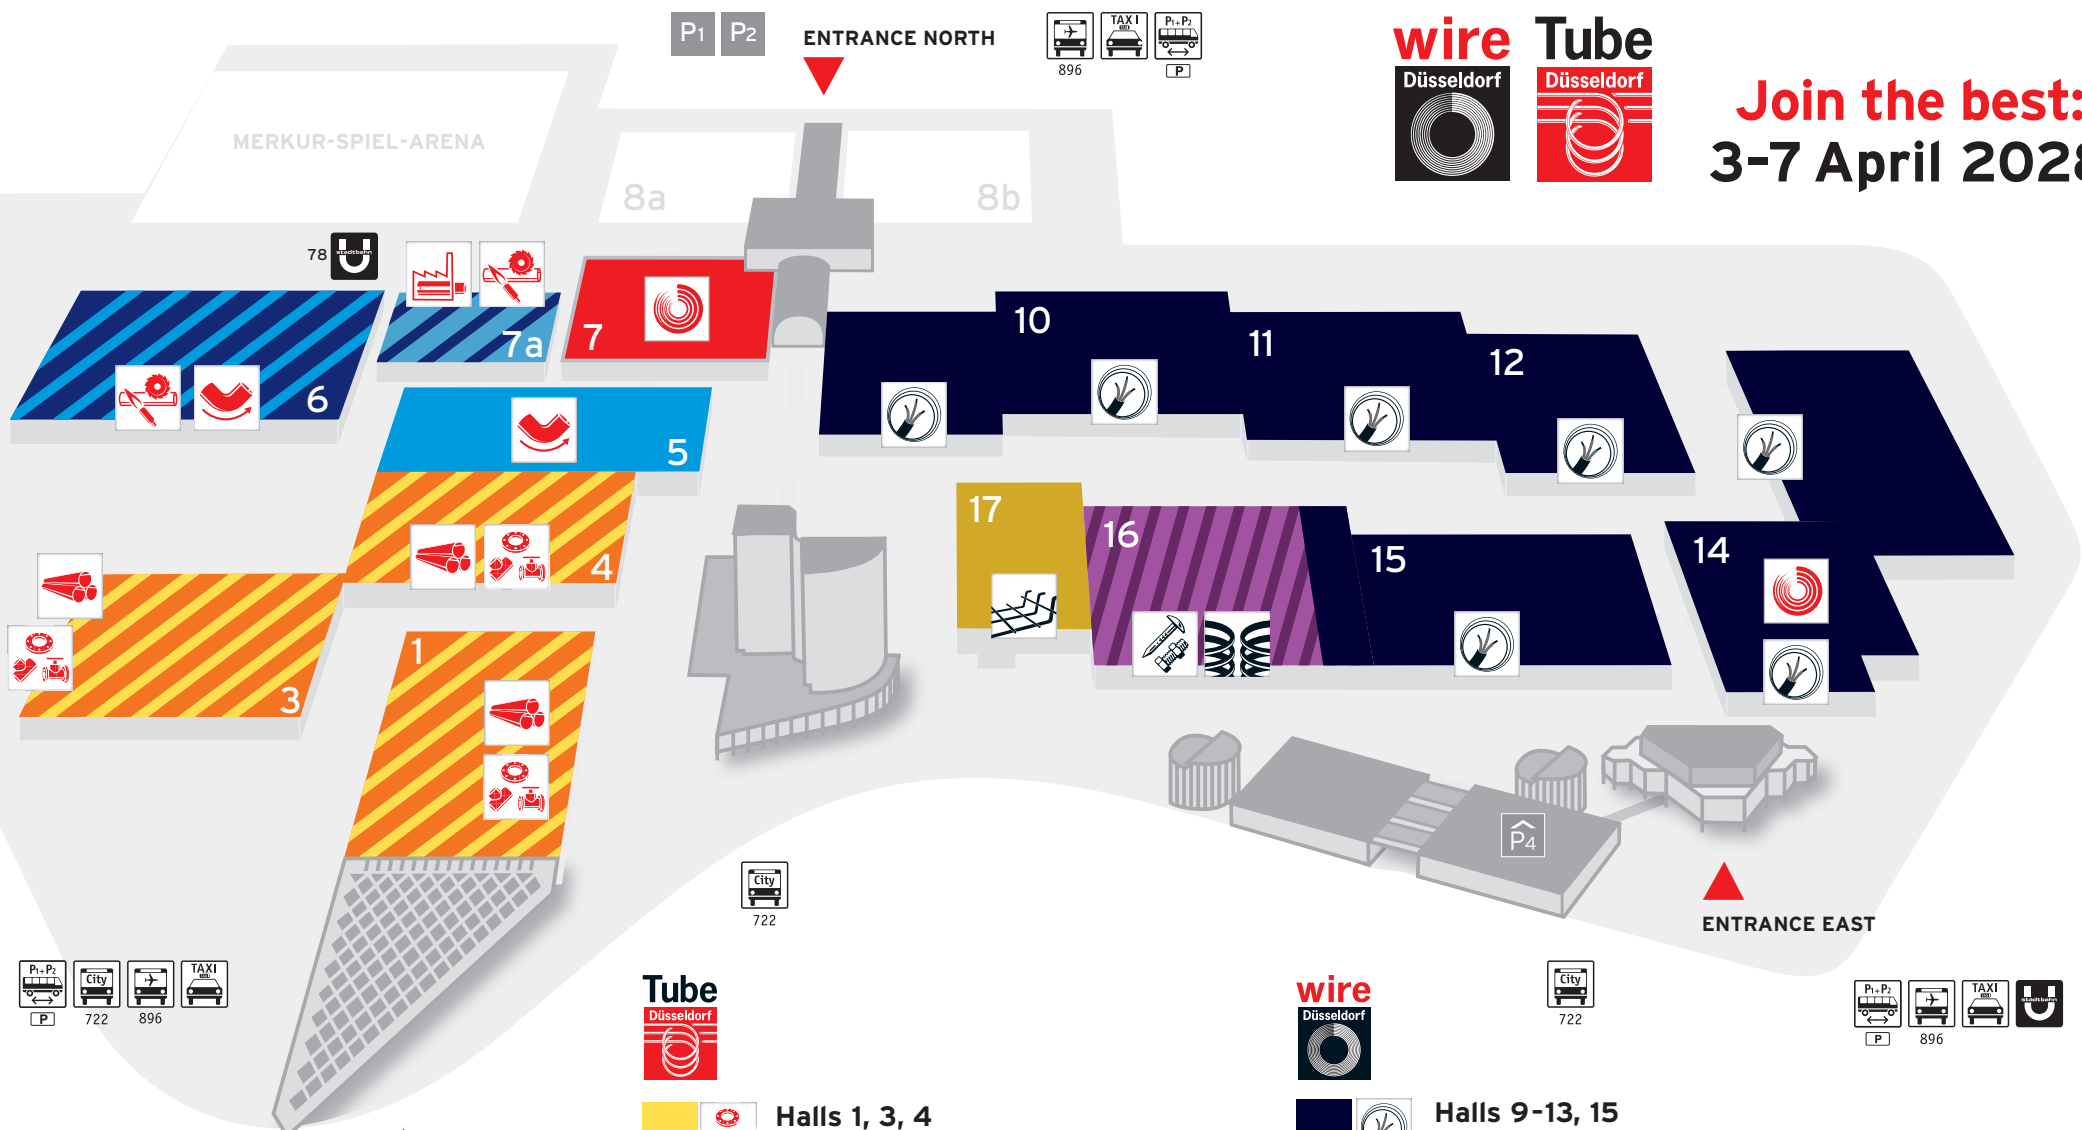

MERKUR-SPIEL-ARENA

P1 P2

ENTRANCE NORTH

Join the best:
3-7 April 2028

ENTRANCE SOUTH

ENTRANCE EAST

- Halls 1, 3, 4**
Tube Accessories
- Halls 1, 3, 4**
Tube Manufacturing and Distribution
- Halls 5, 6**
Bending and Forming Technology
- Halls 6, 7a**
Pipe and Tube Processing Technology
- Hall 7a**
Plants and Machinery
- Hall 7**
Meet China's expertise

- Halls 9-13, 15**
Wire, Cable, Wire Products and Technology
- Hall 14**
Meet China's expertise
- Hall 16**
Fastener Technology and Spring Making Technology including Products
- Hall 17**
Mesh Welding Technology